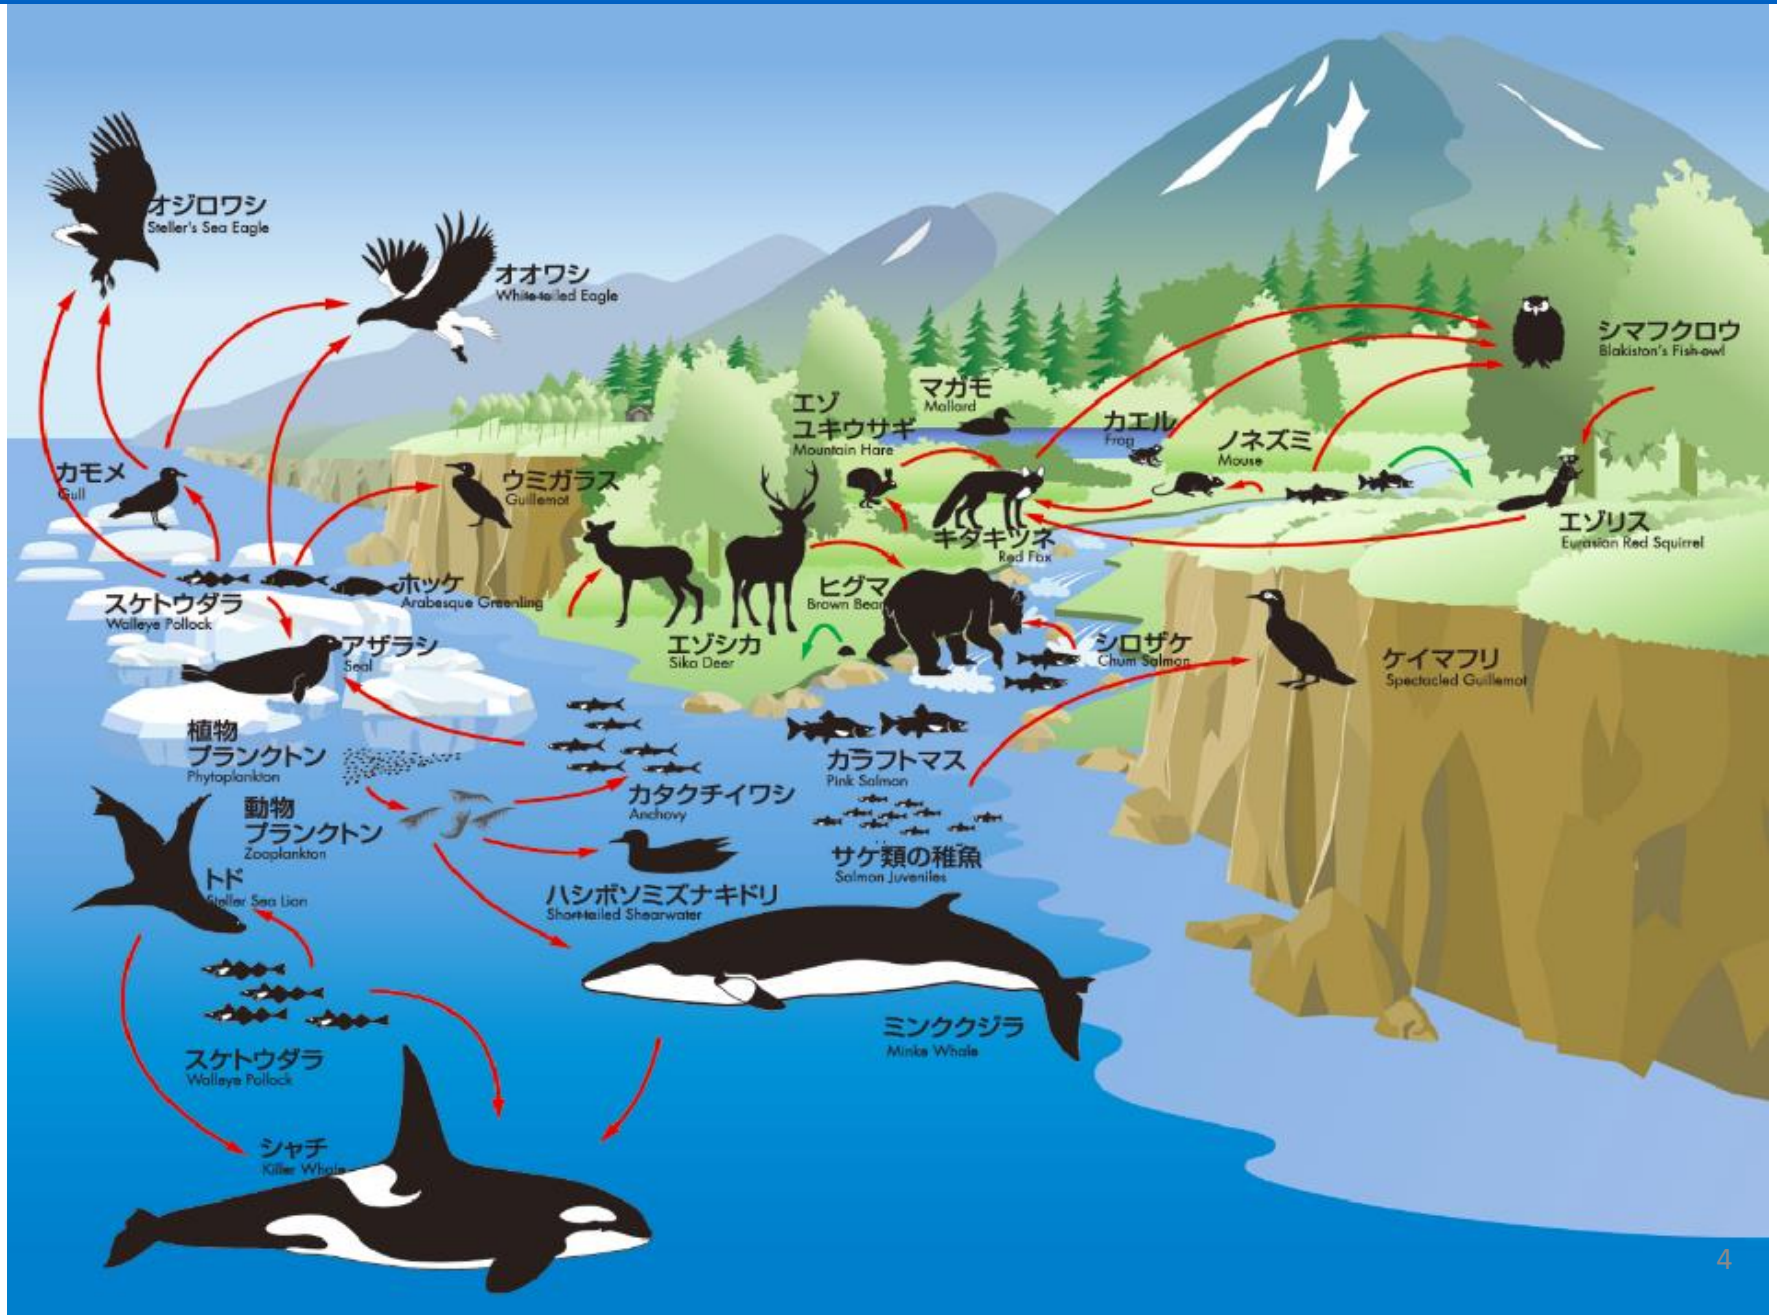

Introduction of Shiretoko

2021NEAMPAN Workshop

2021/7/15

Area Map

Shiretoko Peninsula

Drift Ice

Phytoplankton grow under sea ice.

Shiretoko food chain

Shiretoko food chain

Brown Bear

Steller's Sea Eagle

Blakiston Fish Owl

Keimafuri

Orca

Various people use the sea of Shiretoko

Researchers

Fishermen

Sea kayakers

Small tourist ships

Large tourist ships

END

Thank you for
your attention.