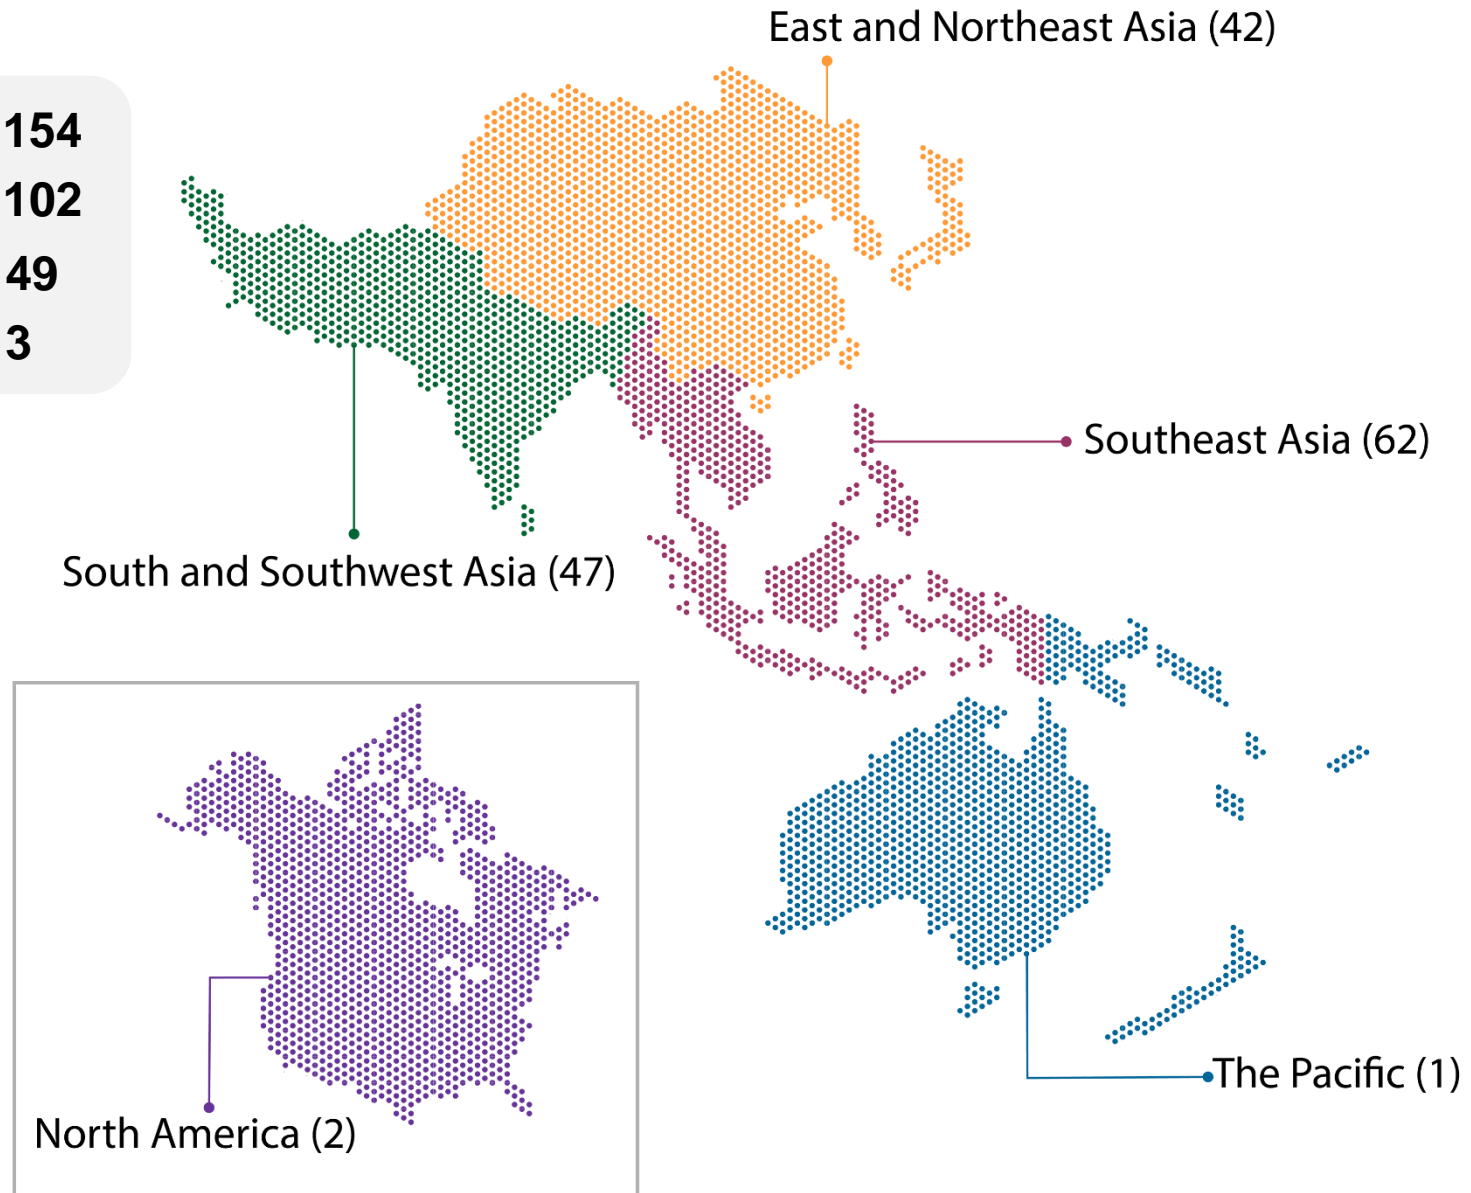

ABOUT CITYNET

Established in 1987

CITYNET
THE REGIONAL NETWORK OF LOCAL AUTHORITIES
FOR THE MANAGEMENT OF HUMAN SETTLEMENTS

OUR MEMBERS

Total Members	154
Full Members	102
Associate Members	49
Corporate Members	3

 **SEOUL METROPOLITAN GOVERNMENT**

 **UNITED NATIONS ESCAP**
Economic and Social Commission for Asia and the Pacific

453 Total Case Studies

153 SEOUL
167 ROK

HOME | CASE STUDY DATABASE

CASE STUDY DATABASE

Country ▼ korea